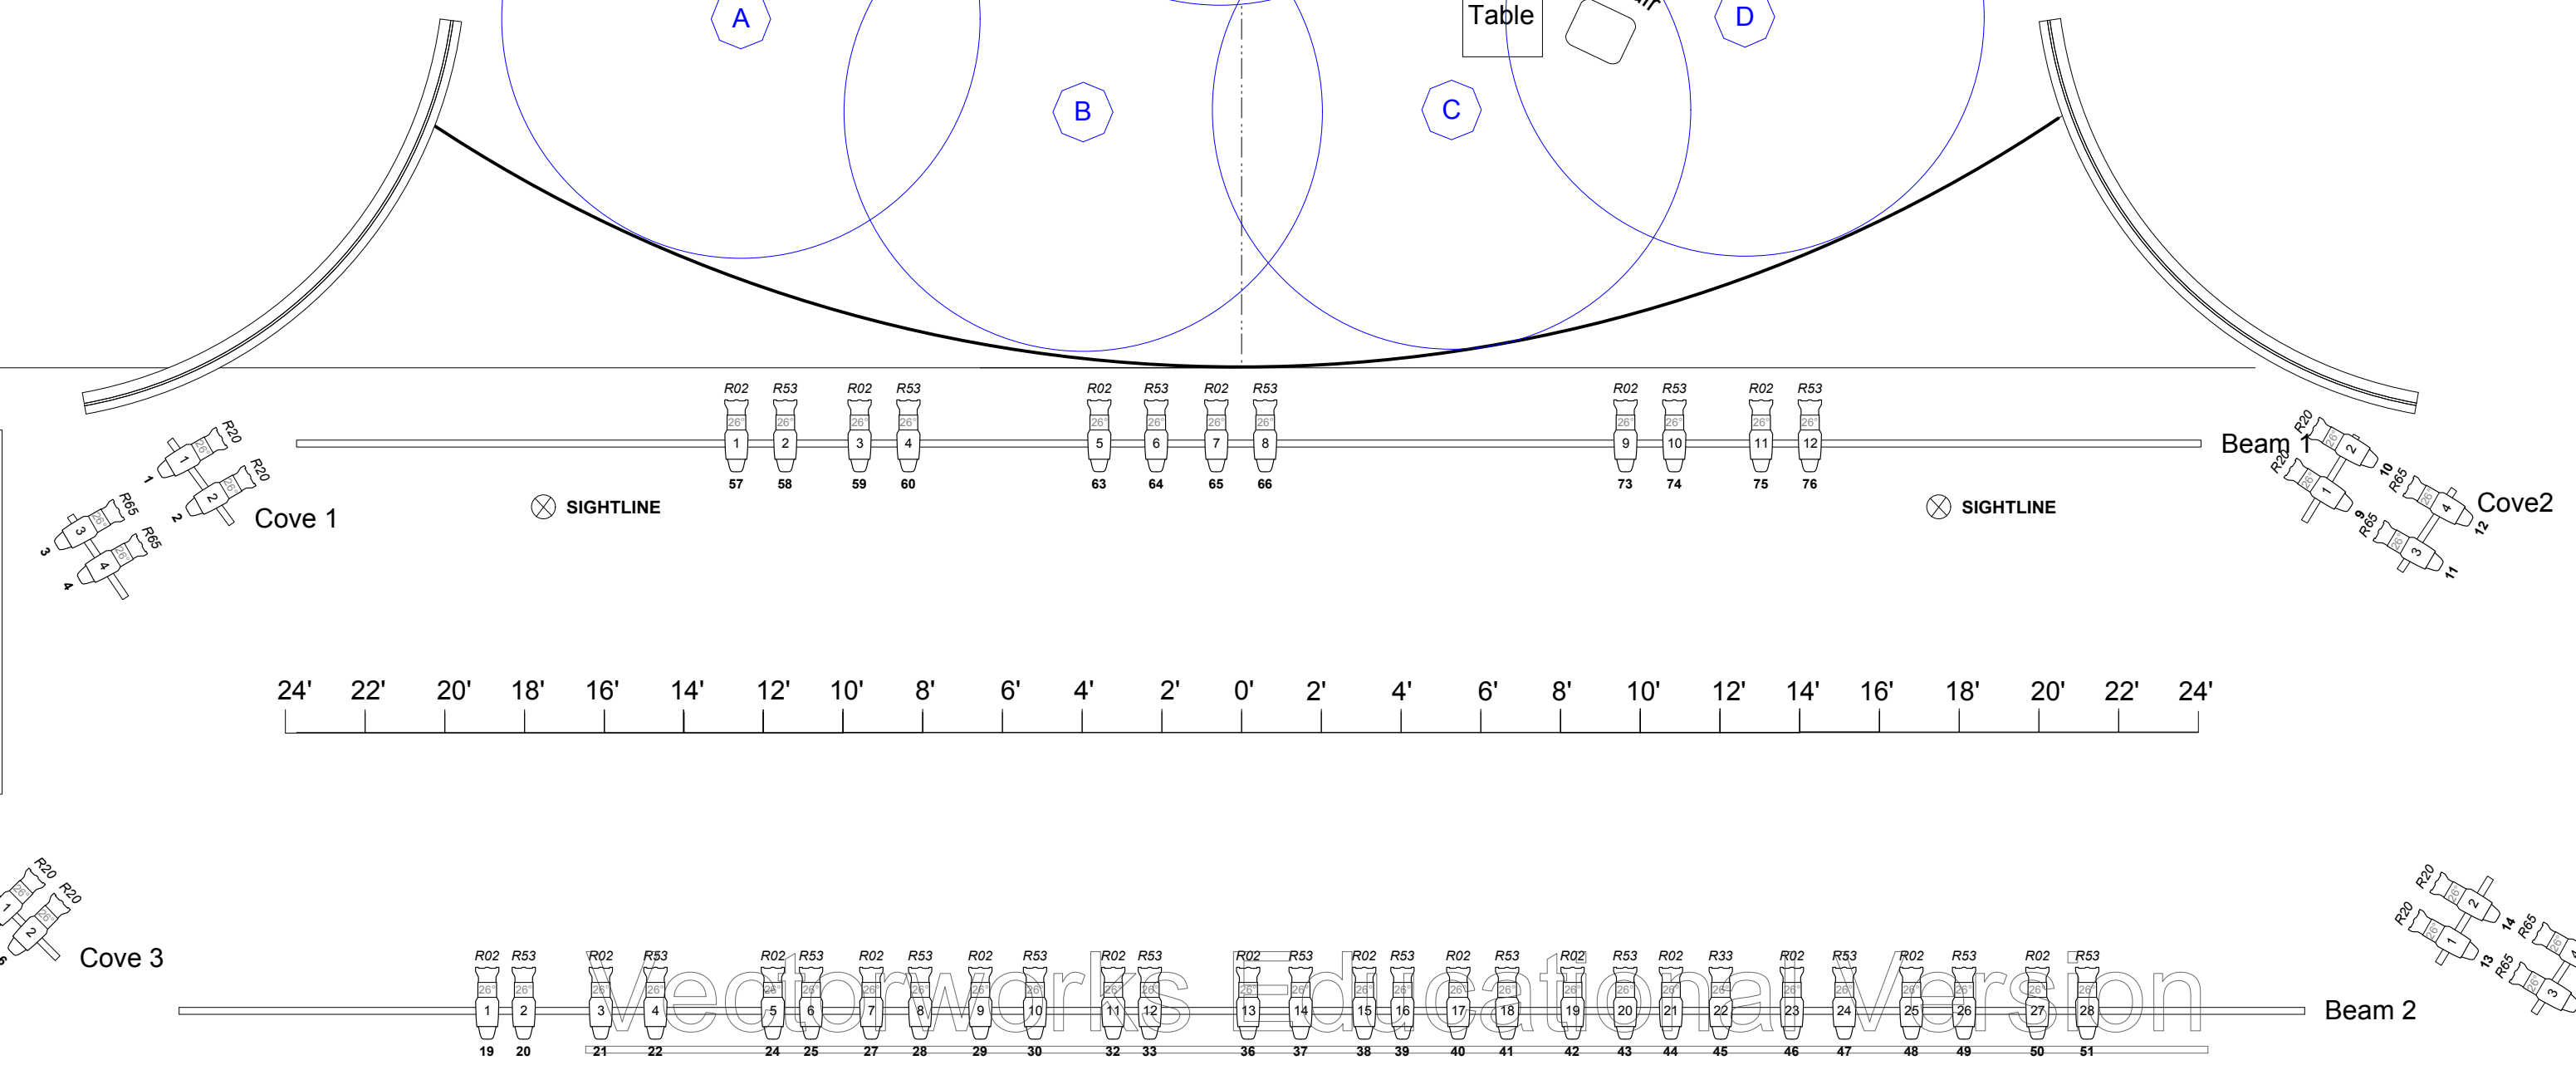

47	
46	
45	Cyc
44	
43	
42	
41	Leg
40	4TH ELECTRIC
39	Border
38	
37	
36	
35	
34	
33	
32	
31	
30	Leg
29	
28	3DR ELECTRIC
27	Border
26	
25	
24	
23	
22	
21	
20	
19	
18	Leg
17	
16	2ND ELECTRIC
15	Border
14	
13	
12	
11	
10	
9	
8	
7	
6	Leg
5	
4	1ST ELECTRIC
3	Border
2	
1	FRONT CURTAIN
	FIRE CURTAIN

Symbol Key

<h2>Othello</h2>				
Snow College Theater Arts Department Ellen Eccles Theater				
		Hang Plot Director: Megan Johnson Set Designer: Megan Johnson Light Designer: Megan Johnson		
Approved:	Date:	Rev. Date:	Dwg. No 1 of 2	Scale:
	2-10-15	3/23/15		