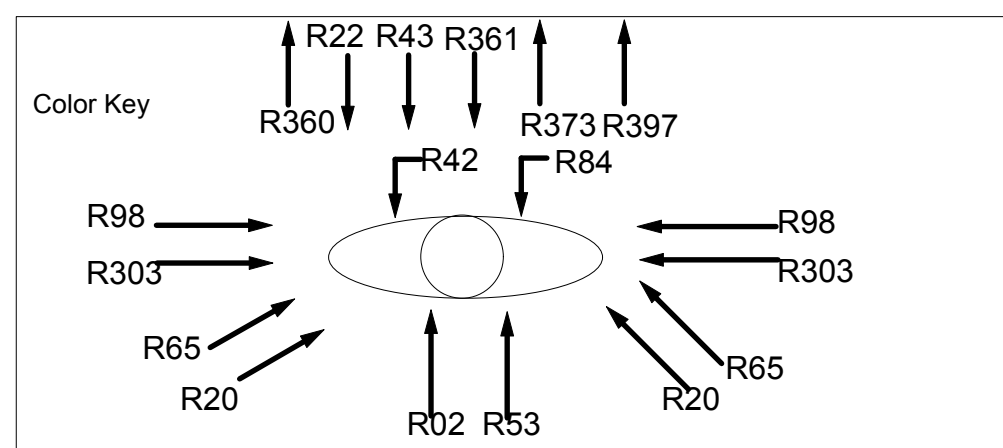

47	
46	
45	Cyc
44	
43	
42	
41	Leg
40	4TH ELECTRIC
39	Border
38	
37	
36	
35	
34	
33	
32	
31	
30	Leg
29	
28	3DR ELECTRIC
27	Border
26	
25	
24	
23	
22	
21	
20	
19	
18	Leg
17	
16	2ND ELECTRIC
15	Border
14	
13	
12	
11	
10	
9	
8	
7	
6	Leg
5	
4	1ST ELECTRIC
3	Border
2	
1	FRONT CURTAIN
	FIRE CURTAIN

Symbol Key

<h2>Othello</h2>				
Snow College Theater Arts Department Ellen Eccles Theater				
		Hang Plot Director: Megan Johnson Set Designer: Megan Johnson Light Designer: Megan Johnson		
Approved:	Date:	Rev. Date:	Dwg. No 1 of 2	Scale:
	2-10-15	3/23/15		